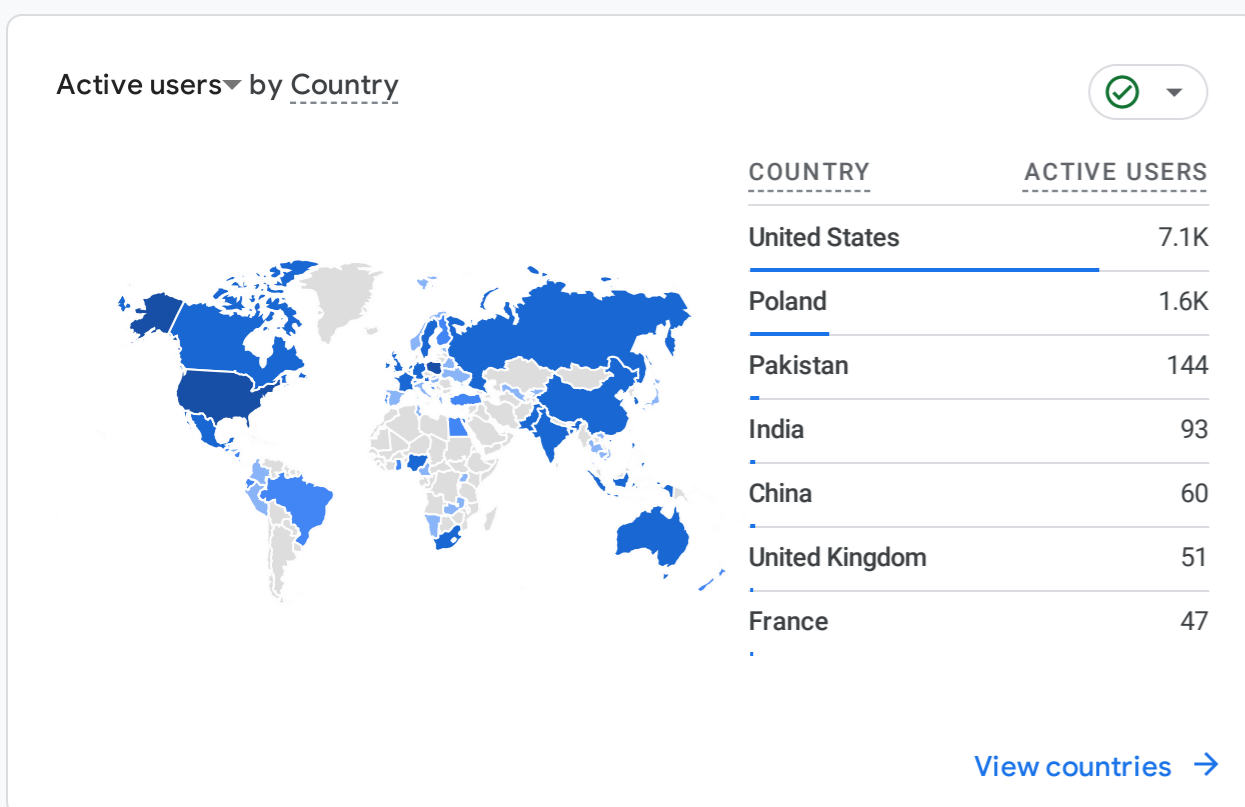

All Users Add comparison

Last calendar year Jan 1 - Dec 31, 2024

Reports snapshot

WHERE DO YOUR NEW USERS COME FROM?

WHAT ARE YOUR TOP CAMPAIGNS?

HOW ARE ACTIVE USERS TRENDING?

WHICH PAGES AND SCREENS GET THE MOST VIEWS?

WHAT ARE YOUR TOP EVENTS?

WHAT ARE YOUR TOP PERFORMING KEY EVENTS?

WHERE DOES YOUR AVERAGE 120D VALUE COME FROM?

HOW DOES ACTIVITY ON YOUR PLATFORMS COMPARE?