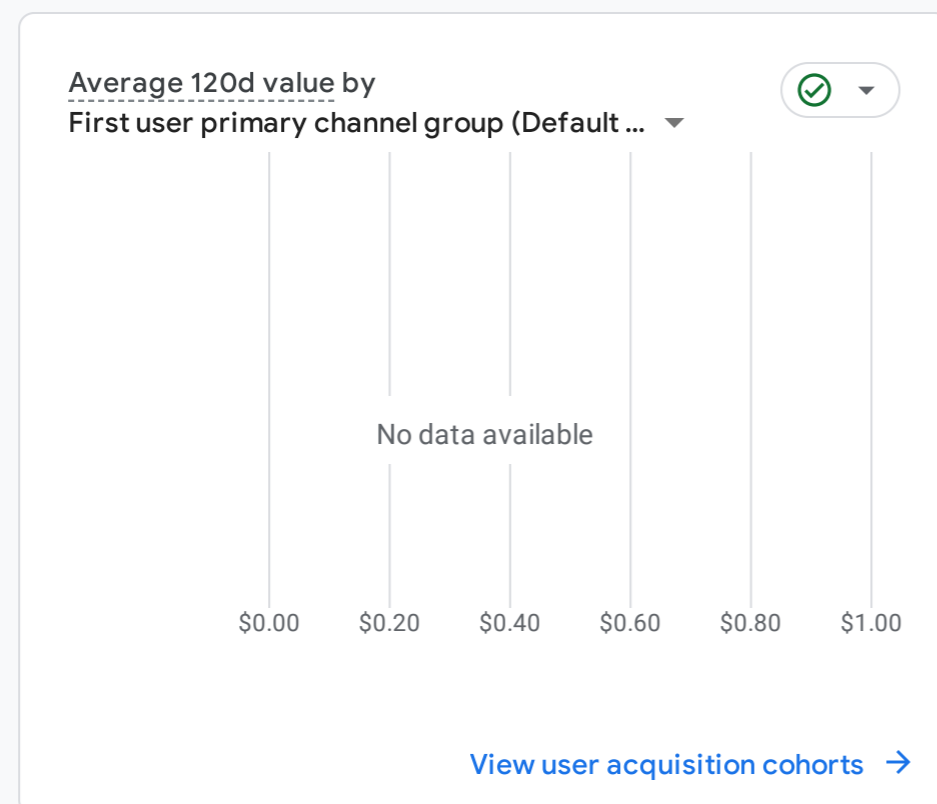

All Users Add comparison

Last calendar year Jan 1 - Dec 31, 2024

Reports snapshot

WHERE DO YOUR NEW USERS COME FROM?

WHAT ARE YOUR TOP CAMPAIGNS?

HOW ARE ACTIVE USERS TRENDING?

WHICH PAGES AND SCREENS GET THE MOST VIEWS?

WHAT ARE YOUR TOP EVENTS?

WHAT ARE YOUR TOP PERFORMING KEY EVENTS?

WHERE DOES YOUR AVERAGE 120D VALUE COME FROM?

HOW DOES ACTIVITY ON YOUR PLATFORMS COMPARE?