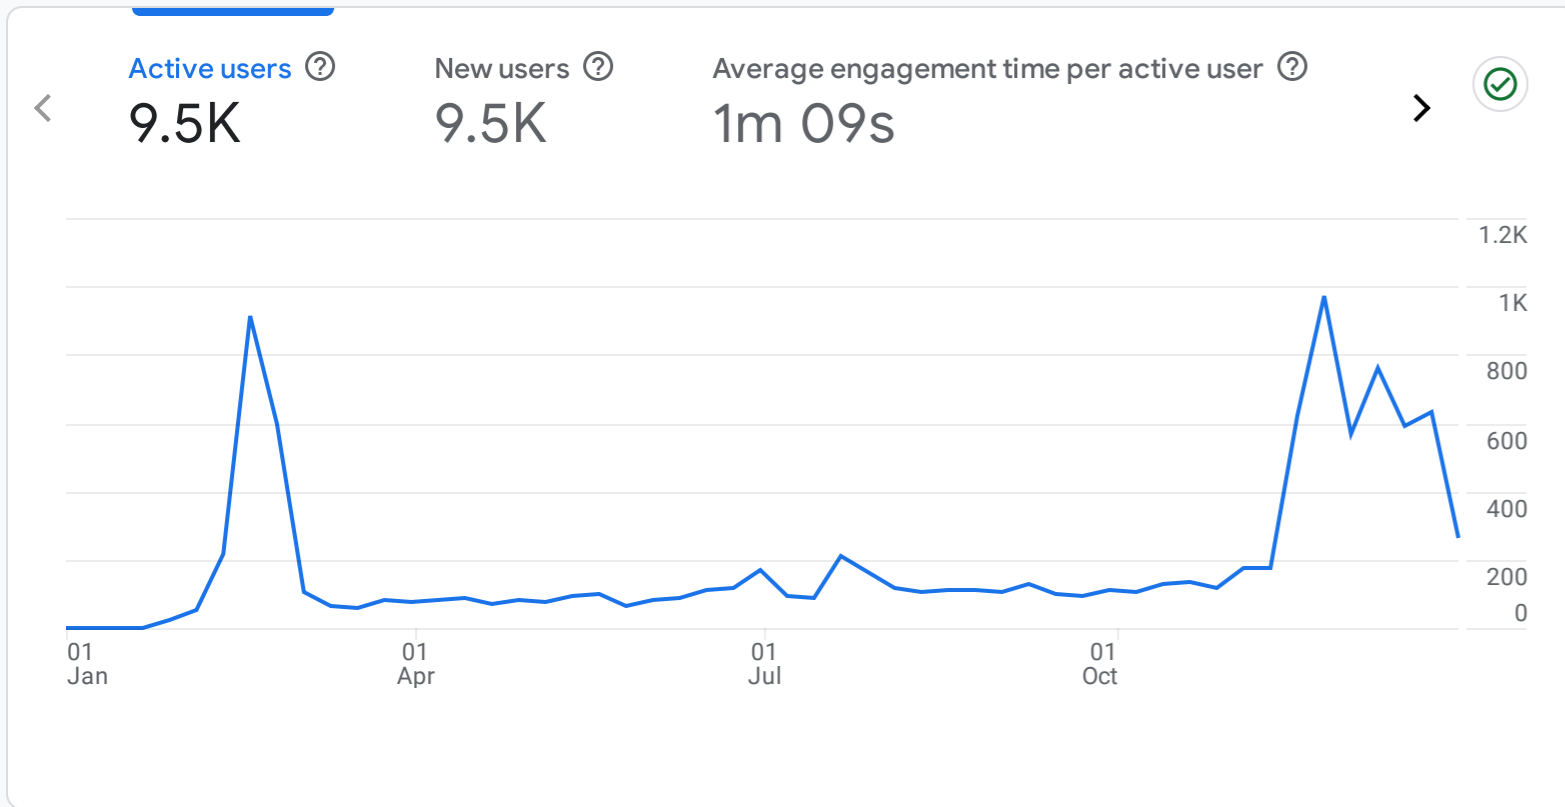

All Users Add comparison

Last calendar year Jan 1 - Dec 31, 2024

Reports snapshot

WHERE DO YOUR NEW USERS COME FROM?

WHAT ARE YOUR TOP CAMPAIGNS?

HOW ARE ACTIVE USERS TRENDING?

WHICH PAGES AND SCREENS GET THE MOST VIEWS?

WHAT ARE YOUR TOP EVENTS?

WHAT ARE YOUR TOP PERFORMING KEY EVENTS?

WHERE DOES YOUR AVERAGE 120D VALUE COME FROM?

HOW DOES ACTIVITY ON YOUR PLATFORMS COMPARE?