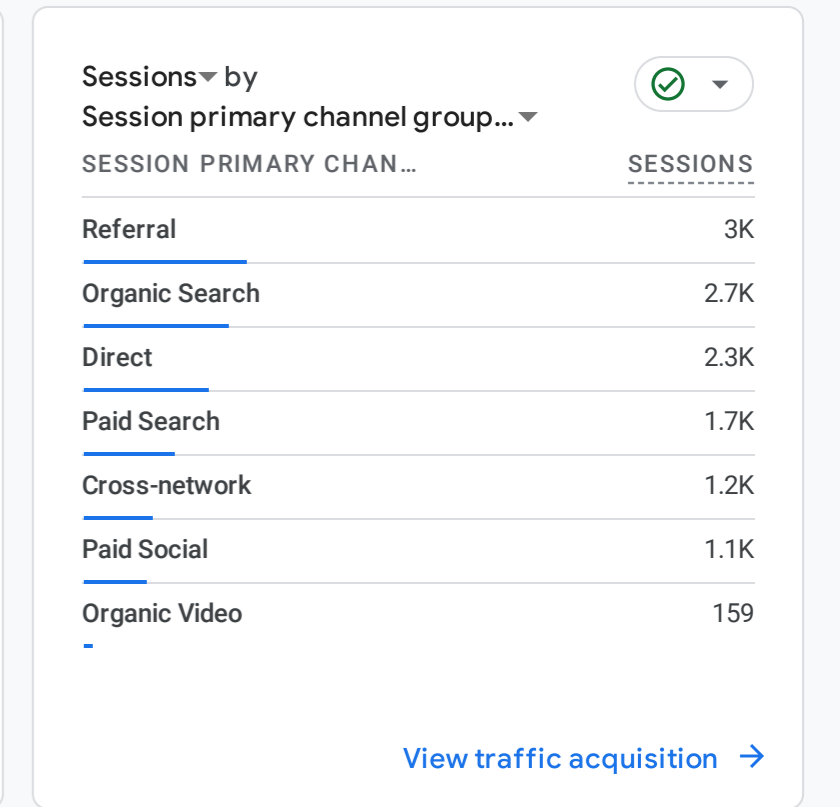

All Users Add comparison

Last calendar year Jan 1 - Dec 31, 2024

Reports snapshot

WHERE DO YOUR NEW USERS COME FROM?

WHAT ARE YOUR TOP CAMPAIGNS?

HOW ARE ACTIVE USERS TRENDING?

WHICH PAGES AND SCREENS GET THE MOST VIEWS?

WHAT ARE YOUR TOP EVENTS?

WHAT ARE YOUR TOP PERFORMING KEY EVENTS?

WHERE DOES YOUR AVERAGE 120D VALUE COME FROM?

HOW DOES ACTIVITY ON YOUR PLATFORMS COMPARE?