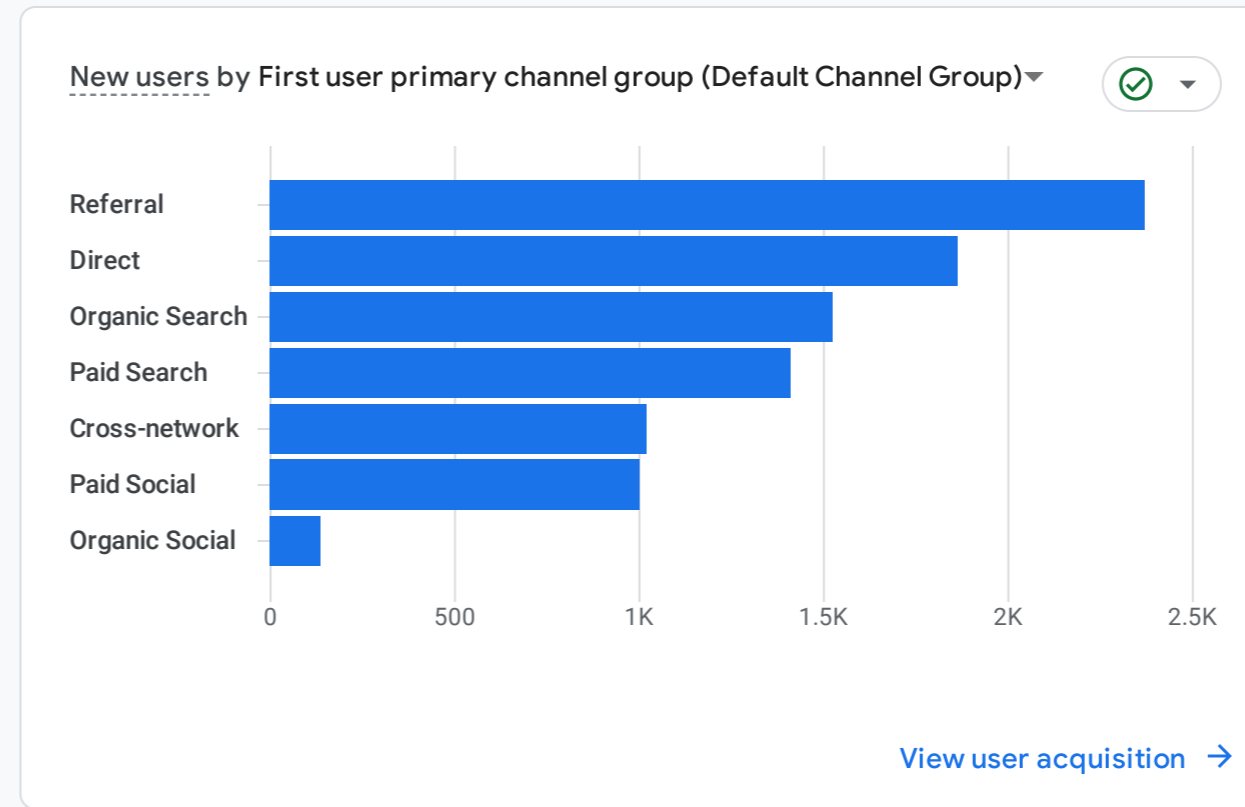

All Users Add comparison

Last calendar year Jan 1 - Dec 31, 2024

Reports snapshot

WHERE DO YOUR NEW USERS COME FROM?

WHAT ARE YOUR TOP CAMPAIGNS?

HOW ARE ACTIVE USERS TRENDING?

WHICH PAGES AND SCREENS GET THE MOST VIEWS?

WHAT ARE YOUR TOP EVENTS?

WHAT ARE YOUR TOP PERFORMING KEY EVENTS?

WHERE DOES YOUR AVERAGE 120D VALUE COME FROM?

HOW DOES ACTIVITY ON YOUR PLATFORMS COMPARE?