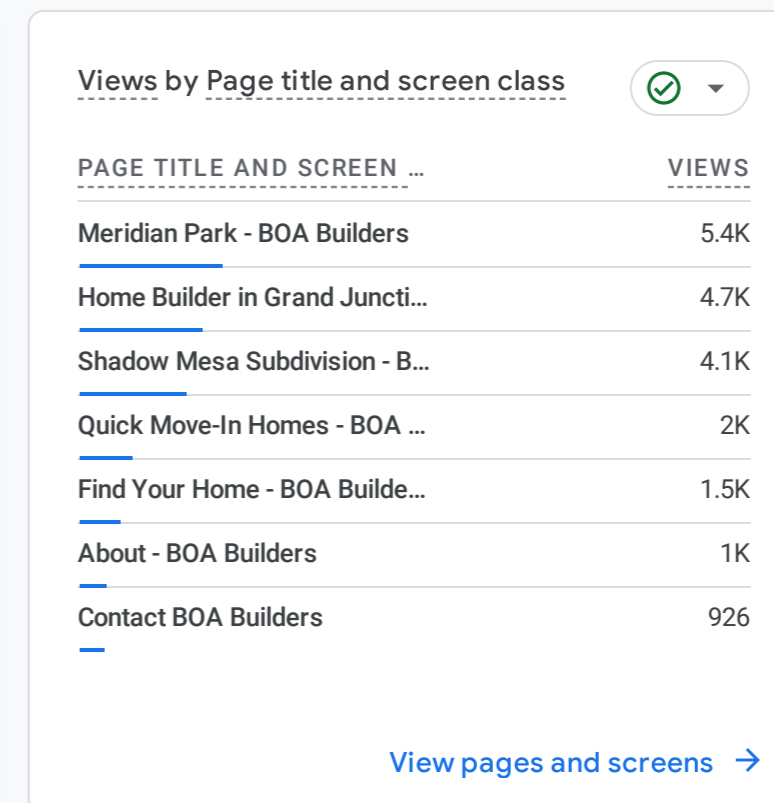

All Users Add comparison

Last calendar year Jan 1 - Dec 31, 2024

Reports snapshot

WHERE DO YOUR NEW USERS COME FROM?

WHAT ARE YOUR TOP CAMPAIGNS?

HOW ARE ACTIVE USERS TRENDING?

WHICH PAGES AND SCREENS GET THE MOST VIEWS?