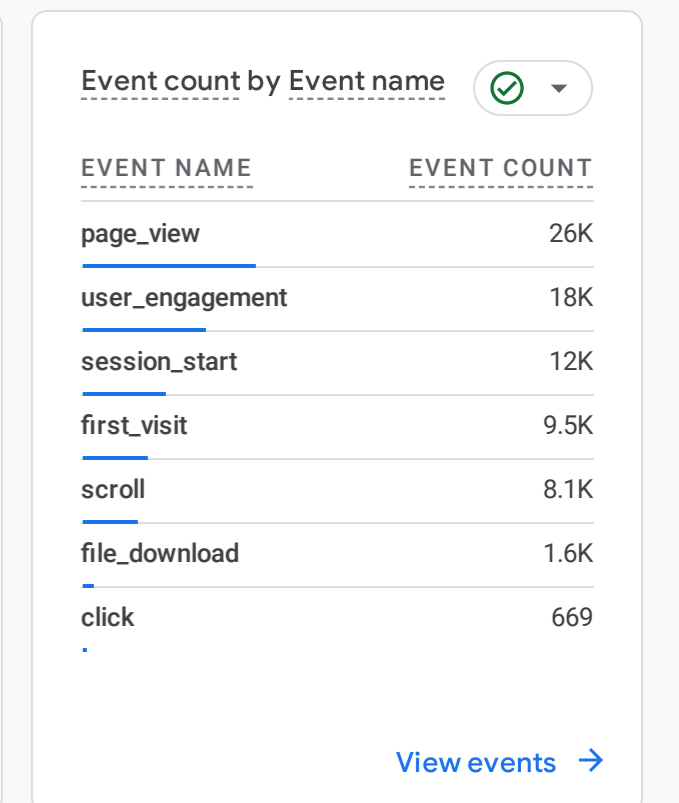

All Users Add comparison

Last calendar year Jan 1 - Dec 31, 2024

Reports snapshot

WHERE DO YOUR NEW USERS COME FROM?

WHAT ARE YOUR TOP CAMPAIGNS?

HOW ARE ACTIVE USERS TRENDING?

WHICH PAGES AND SCREENS GET THE MOST VIEWS?

WHAT ARE YOUR TOP EVENTS?

WHAT ARE YOUR TOP PERFORMING KEY EVENTS?

WHERE DOES YOUR AVERAGE 120D VALUE COME FROM?

HOW DOES ACTIVITY ON YOUR PLATFORMS COMPARE?