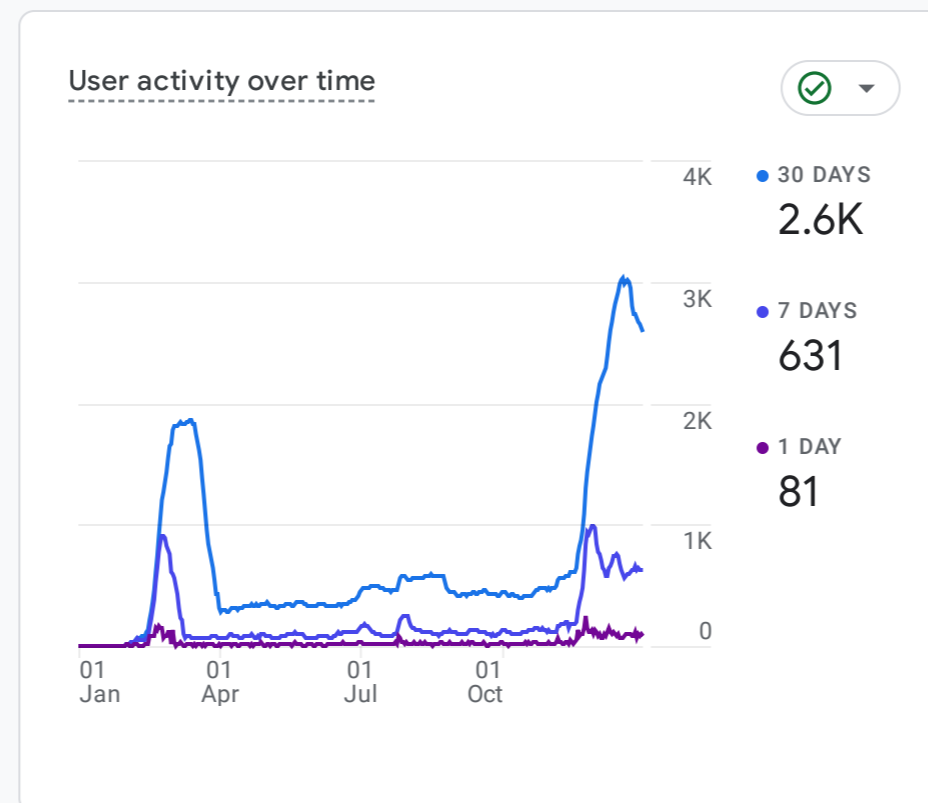

All Users Add comparison

Last calendar year Jan 1 - Dec 31, 2024

Reports snapshot

WHERE DO YOUR NEW USERS COME FROM?

WHAT ARE YOUR TOP CAMPAIGNS?

HOW ARE ACTIVE USERS TRENDING?

WHICH PAGES AND SCREENS GET THE MOST VIEWS?

WHAT ARE YOUR TOP EVENTS?

WHAT ARE YOUR TOP PERFORMING KEY EVENTS?

WHERE DOES YOUR AVERAGE 120D VALUE COME FROM?

HOW DOES ACTIVITY ON YOUR PLATFORMS COMPARE?